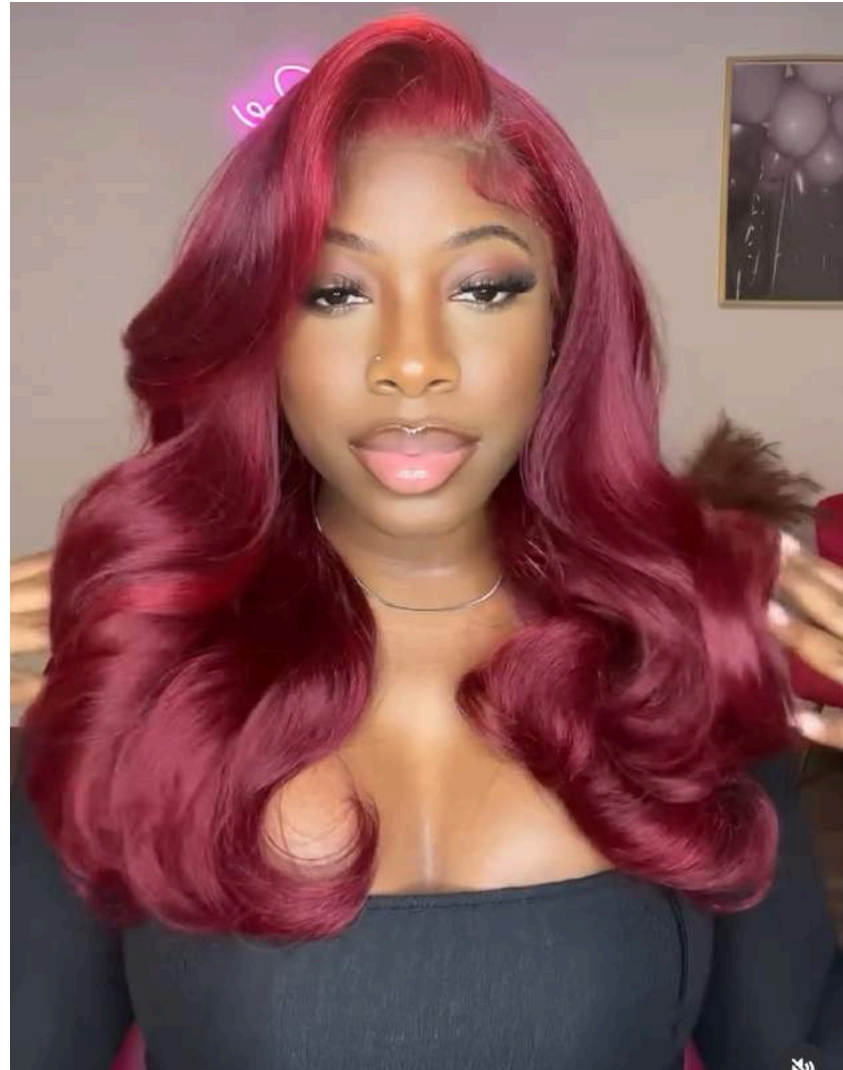

**5.-High Tex | Heat resistant fiber Pre-plucked HD transparent lace**

**6.-Natural texture and volume**

**7.-We do not accept returns.**

350° to 400° F. -Premium blend of **100% human and synthetic hair** tied by hand for a more realistic look

1.0

Details:  
Synthetic Wig  
13x4 middle part  
HD lace front  
Color: Red  
Inch: 22"

---

Fina

2.0

Details:  
Synthetic Wig  
13x4 middle part HD  
lace front  
Color: Red  
Inch: 22"

---

Fina

3.0

Details:  
Synthetic Wig  
13x4 HD lace front  
Color: strawberry ombre  
Length: long 30" inch

---

Fina

4.0

Details:  
Synthetic Hair  
13x6 T Part Frontal Lace  
Color: Burgundy Wine  
Length: Long 28" inch