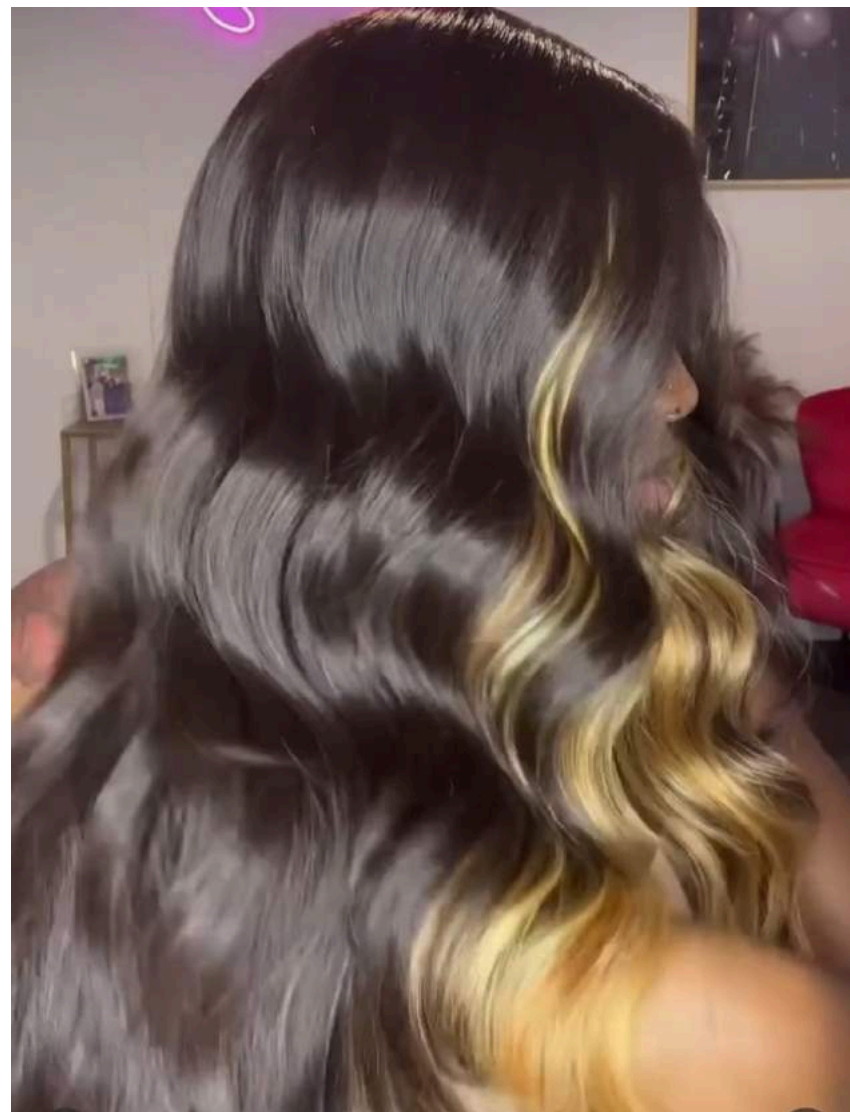

---

Fina

2.4

Details:  
Synthetic Wig  
13x5 lace front  
Color: Highlight  
Length: 22" inch

---

Fina

2.5

Details:  
Synthetic Wig  
13x5 lace front  
Color: BALAYAGE  
Length: 26" inch

---

Fina

2.6

Details:  
Synthetic Hair  
13x5 T Part Frontal Lace  
Color: Ombre  
Length: 26" Inch

---

Fina

2.7

Details:  
Synthetic Wig  
Side T Part Lace Front  
Color:Brown/Blonde  
Length: 24" Inch