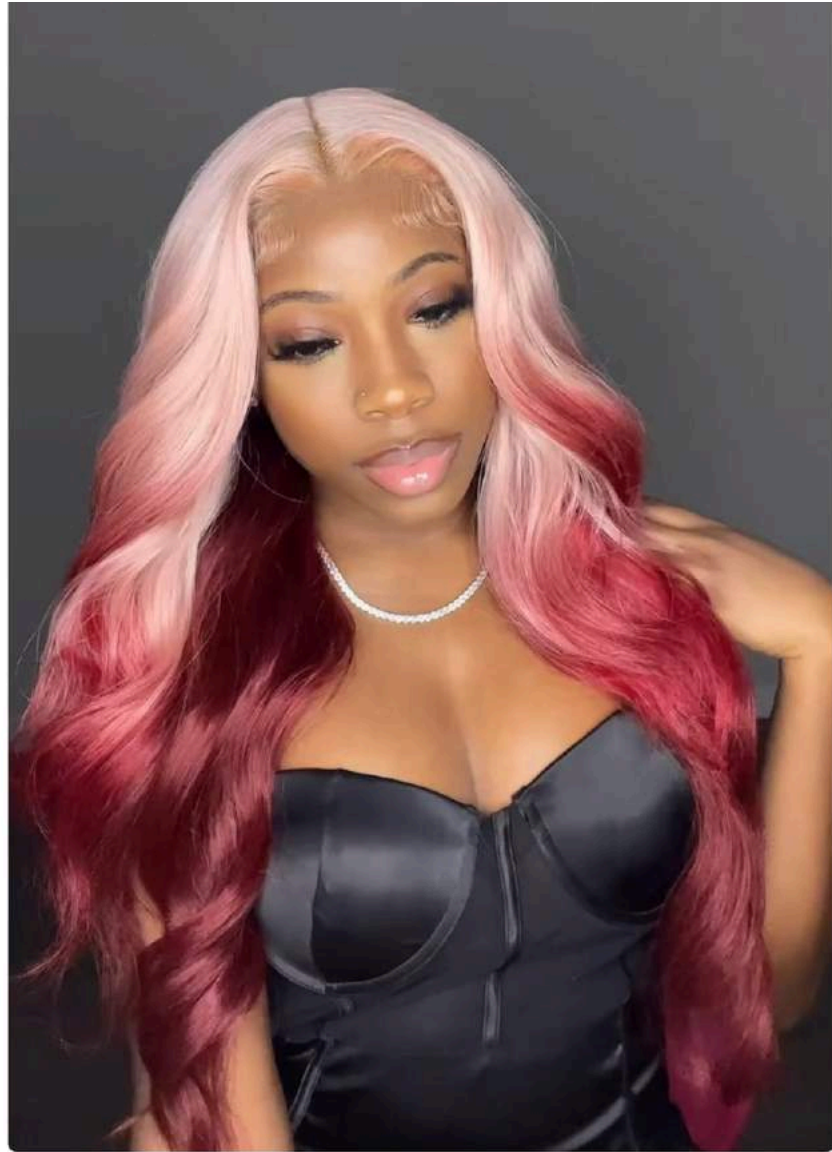

**5.-High Tex | Heat resistant fiber Pre-plucked HD transparent lace**

**6.-Natural texture and volume**

**7.-We do not accept returns.**

350° to 400° F. -Premium blend of **100% human and synthetic hair** tied by hand for a more realistic look

1.0

Details:  
Synthetic Wig  
13x4 middle part  
HD lace front  
Color: Red  
Inch: 22"

---

Fina

2.0

Details:  
Synthetic Wig  
13x4 middle part HD  
lace front  
Color: Red  
Inch: 22"

---

Fina

3.0

Details:  
Synthetic Wig  
13x4 HD lace front  
Color: strawberry ombre  
Length: long 30" inch

---

Fina

4.0

Details:  
Synthetic Hair  
13x6 T Part Frontal Lace  
Color: Burgundy Wine  
Length: Long 28" inch